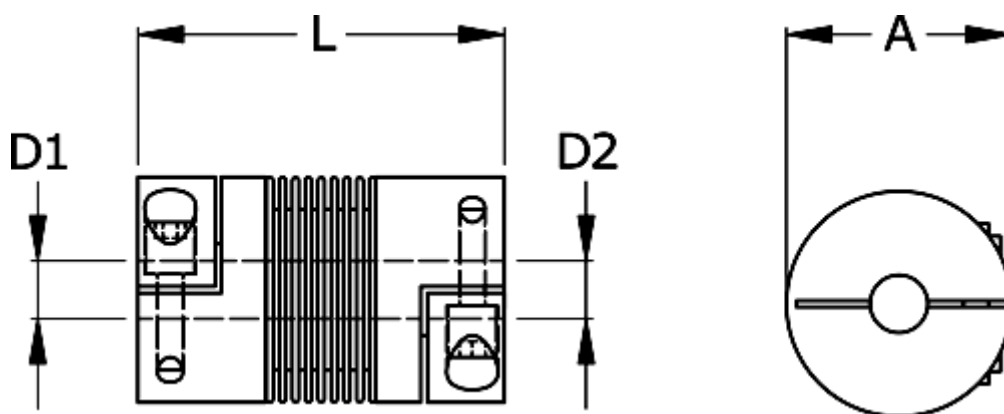

Data Sheet

Article number: 3330405001233570

Description: Bellow coupling type 4 size500
Length 123 mm, bore 35/70 mm

Measures

A	= 122
D1	= 35
D2	= 70
L	= 123
Nom. torque NM (Tkn)	= 500